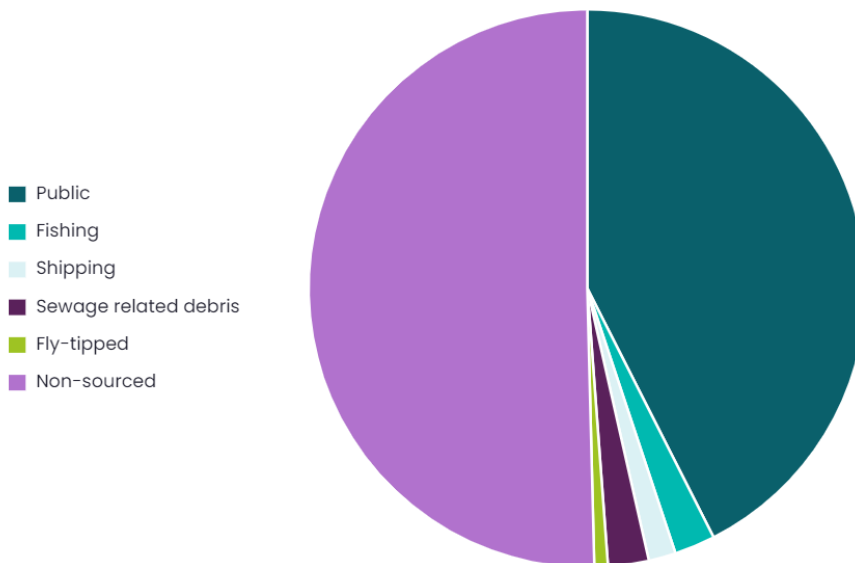

Summary of collected litter material

Material	Items found	Items per 100m	% of total
Plastic/Polystyrene	98	98.00	77.17%
Rubber	3	3.00	2.36%
Paper/Cardboard	1	1.00	0.79%
Metal	3	3.00	2.36%
Glass	5	5.00	3.94%
Sanitary	3	3.00	2.36%
Cloth	1	1.00	0.79%
Wood (machined)	2	2.00	1.57%
Pottery/Ceramics	11	11.00	8.66%

Sources

Summary of collected litter sources

Source	Items found	Items per 100m	% of total
Public	54	54.00	42.52%
Fishing	3	3.00	2.36%
Shipping	2	2.00	1.57%
Sewage related debris	3	3.00	2.36%
Fly-tipped	1	1.00	0.79%