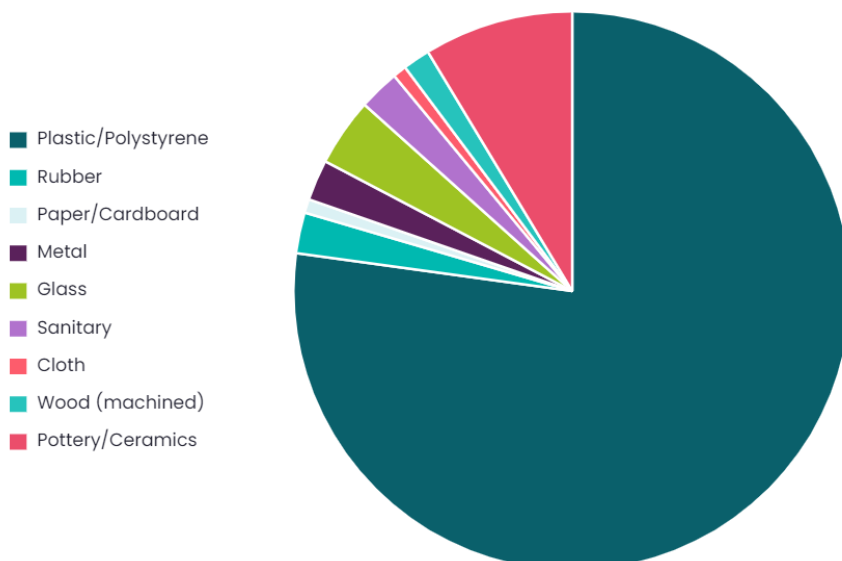

Coast Care GBBC at Spittal Survey

15th September 2023 - 10a.m.

Emma Wilson

Summary

Location Spittal	Survey volunteers 6	Total volunteers 6	Length of beach surveyed 100m
Width of beach surveyed 60m	Bags collected 3.00	Weight collected 3.50kg	Total items 127
Average items/100m 127.00			

Materials collected

Summary of collected litter material

Material	Items found	Items per 100m	% of total
Plastic/Polystyrene	98	98.00	77.17%
Rubber	3	3.00	2.36%
Paper/Cardboard	1	1.00	0.79%
Metal	3	3.00	2.36%
Glass	5	5.00	3.94%
Sanitary	3	3.00	2.36%
Cloth	1	1.00	0.79%
Wood (machined)	2	2.00	1.57%
Pottery/Ceramics	11	11.00	8.66%

Sources

Summary of collected litter sources

Source	Items found	Items per 100m	% of total
Public	54	54.00	42.52%
Fishing	3	3.00	2.36%
Shipping	2	2.00	1.57%
Sewage related debris	3	3.00	2.36%
Fly-tipped	1	1.00	0.79%